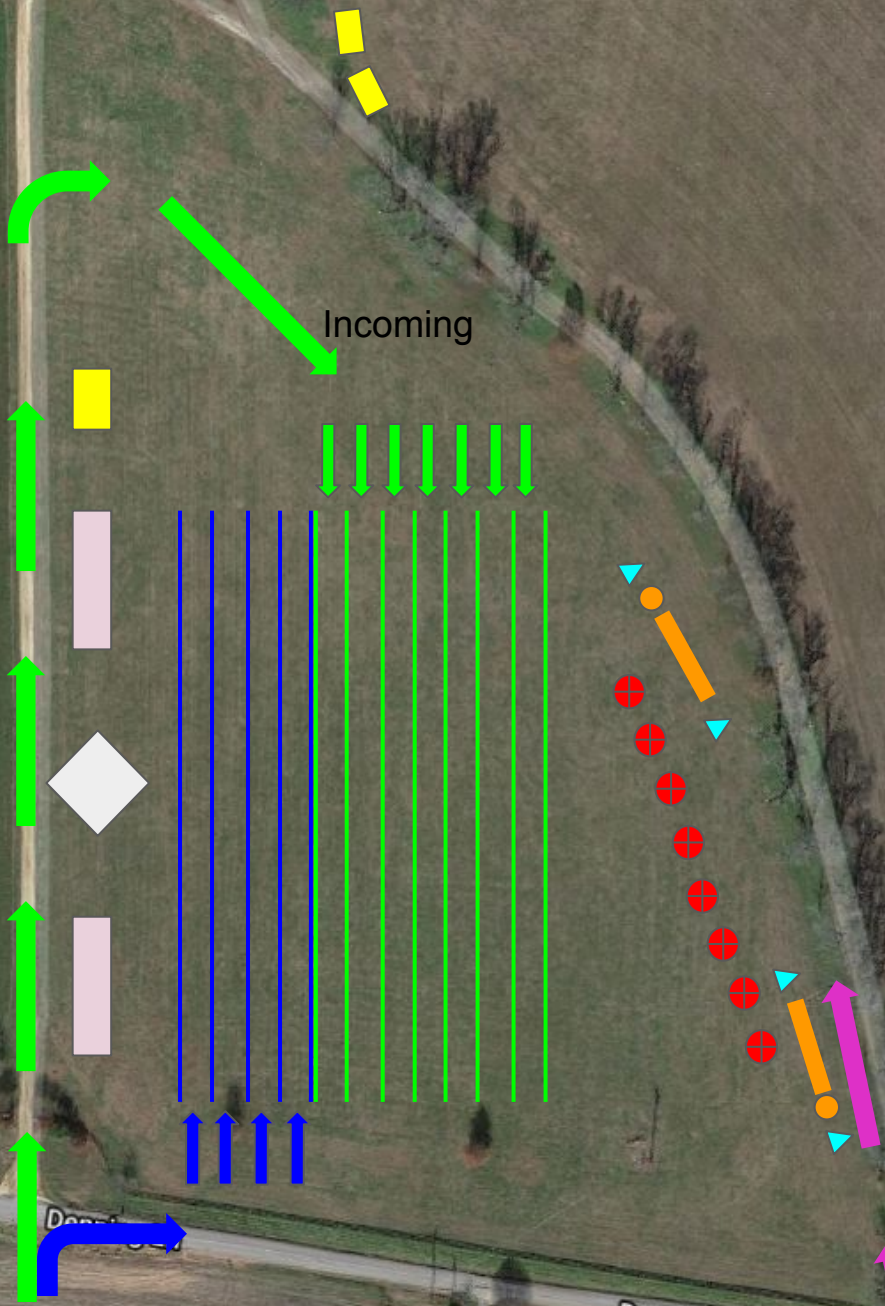

Oaklawn Mansion

KEY

- ◇ stage
- ▭ screen
- ◻ Well Command Central
- ▭ Tent
- ⊕ Food Truck
- ▭ Bathroom
- ADA Bathroom
- ▲ Sink

Incoming

Denning Ln

Google Denning Ln

Emergency vehicle entrance

Incoming

Oaklawn Mansion

KEY

-  stage
-  screen
-  Well Command Central
-  Tent
-  Food Truck
-  Bathroom
-  ADA Bathroom
-  Sink

Emergency vehicle entrance

Outgoing

Outgoing