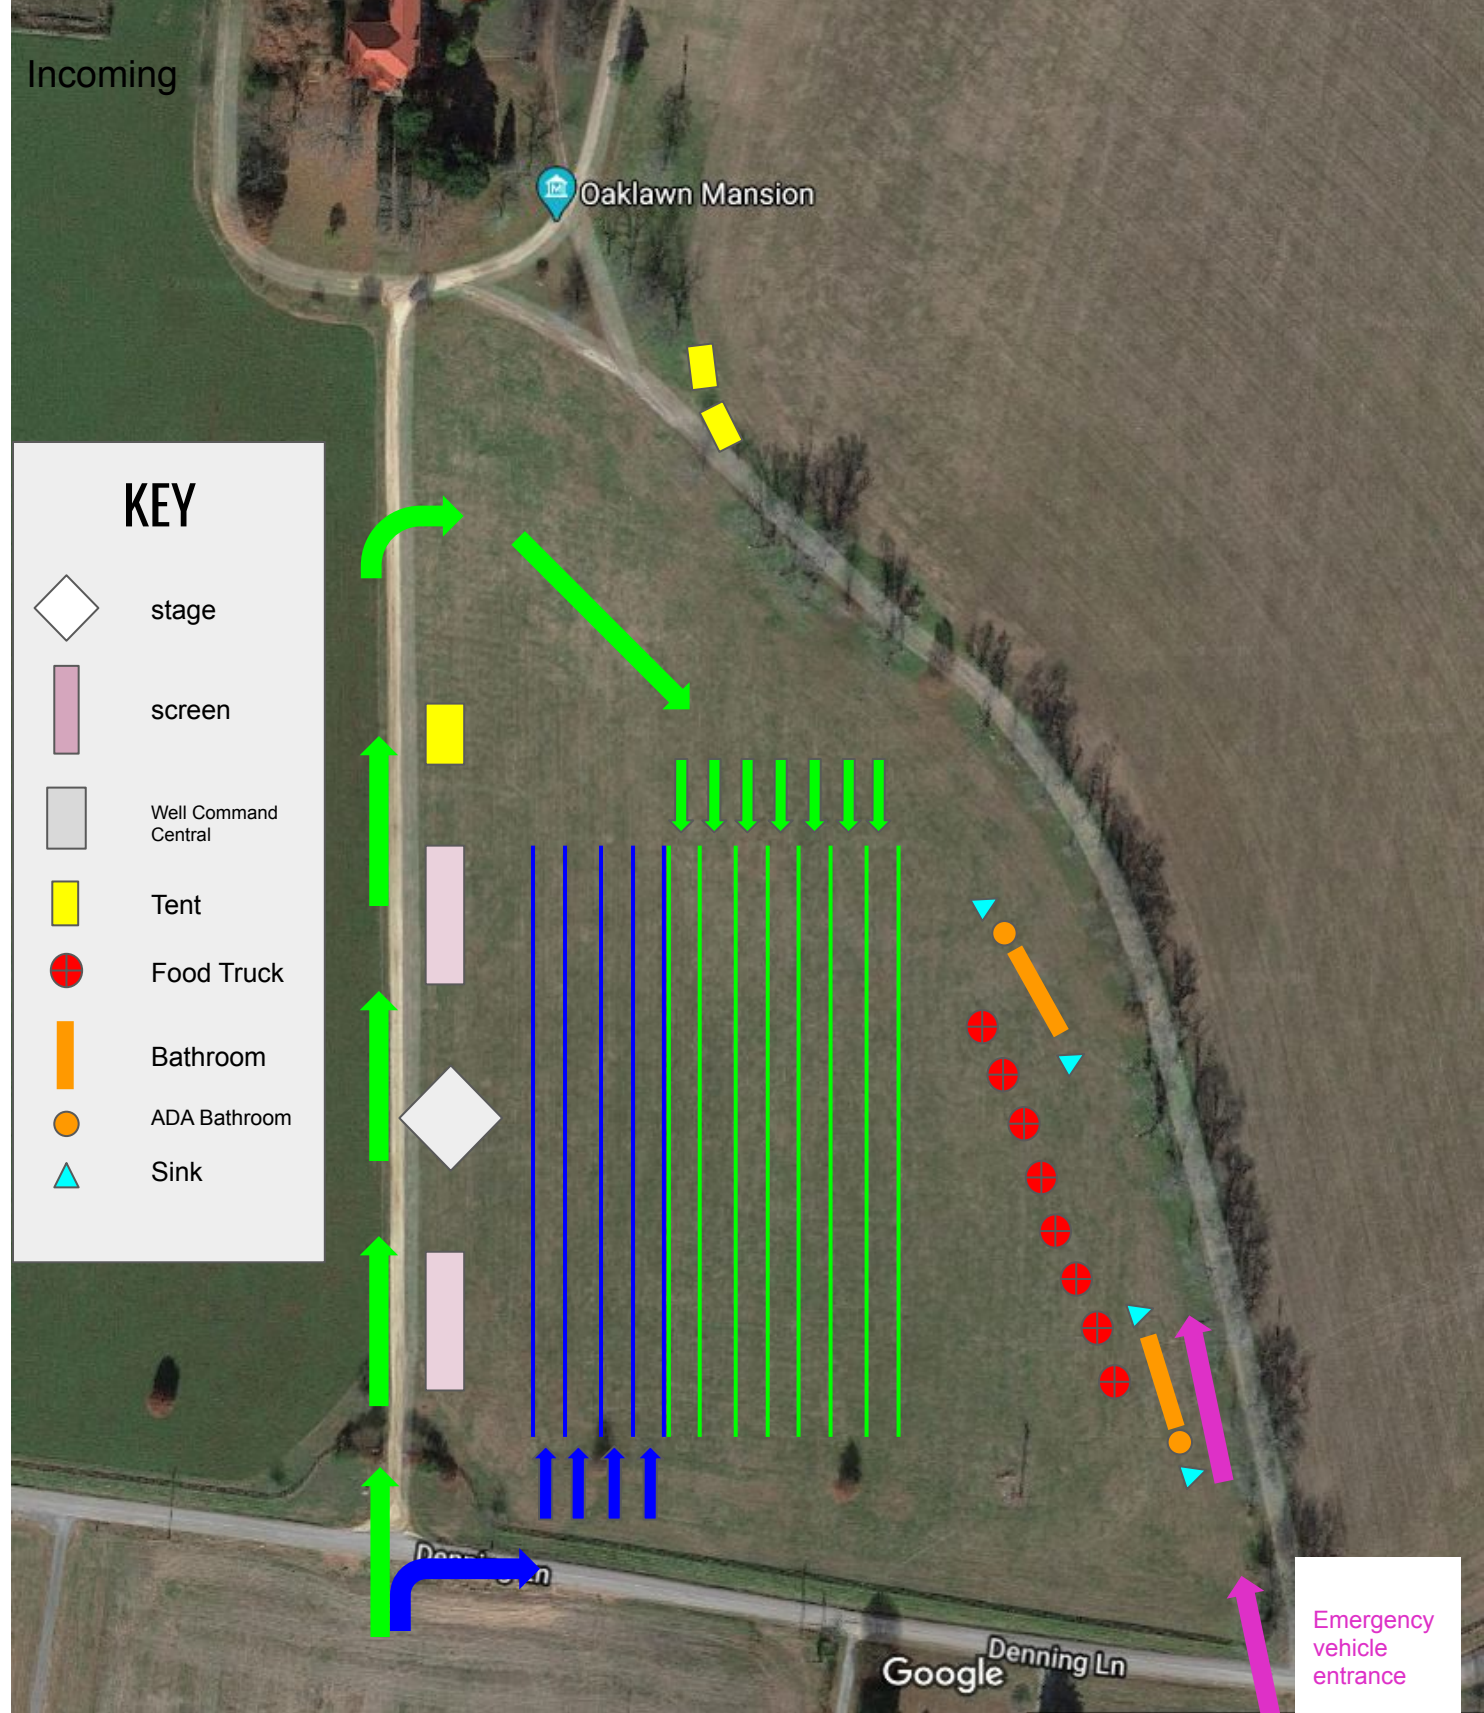

Oaklawn Mansion

KEY

- ◇ stage
- ▭ screen
- ◻ Well Command Central
- ▭ Tent
- ⊕ Food Truck
- ▭ Bathroom
- ADA Bathroom
- ▲ Sink

Incoming

Denning Ln

Google Denning Ln

Emergency vehicle entrance

Incoming

Oaklawn Mansion

KEY

-  stage
-  screen
-  Well Command Central
-  Tent
-  Food Truck
-  Bathroom
-  ADA Bathroom
-  Sink

Emergency vehicle entrance

Outgoing

Outgoing