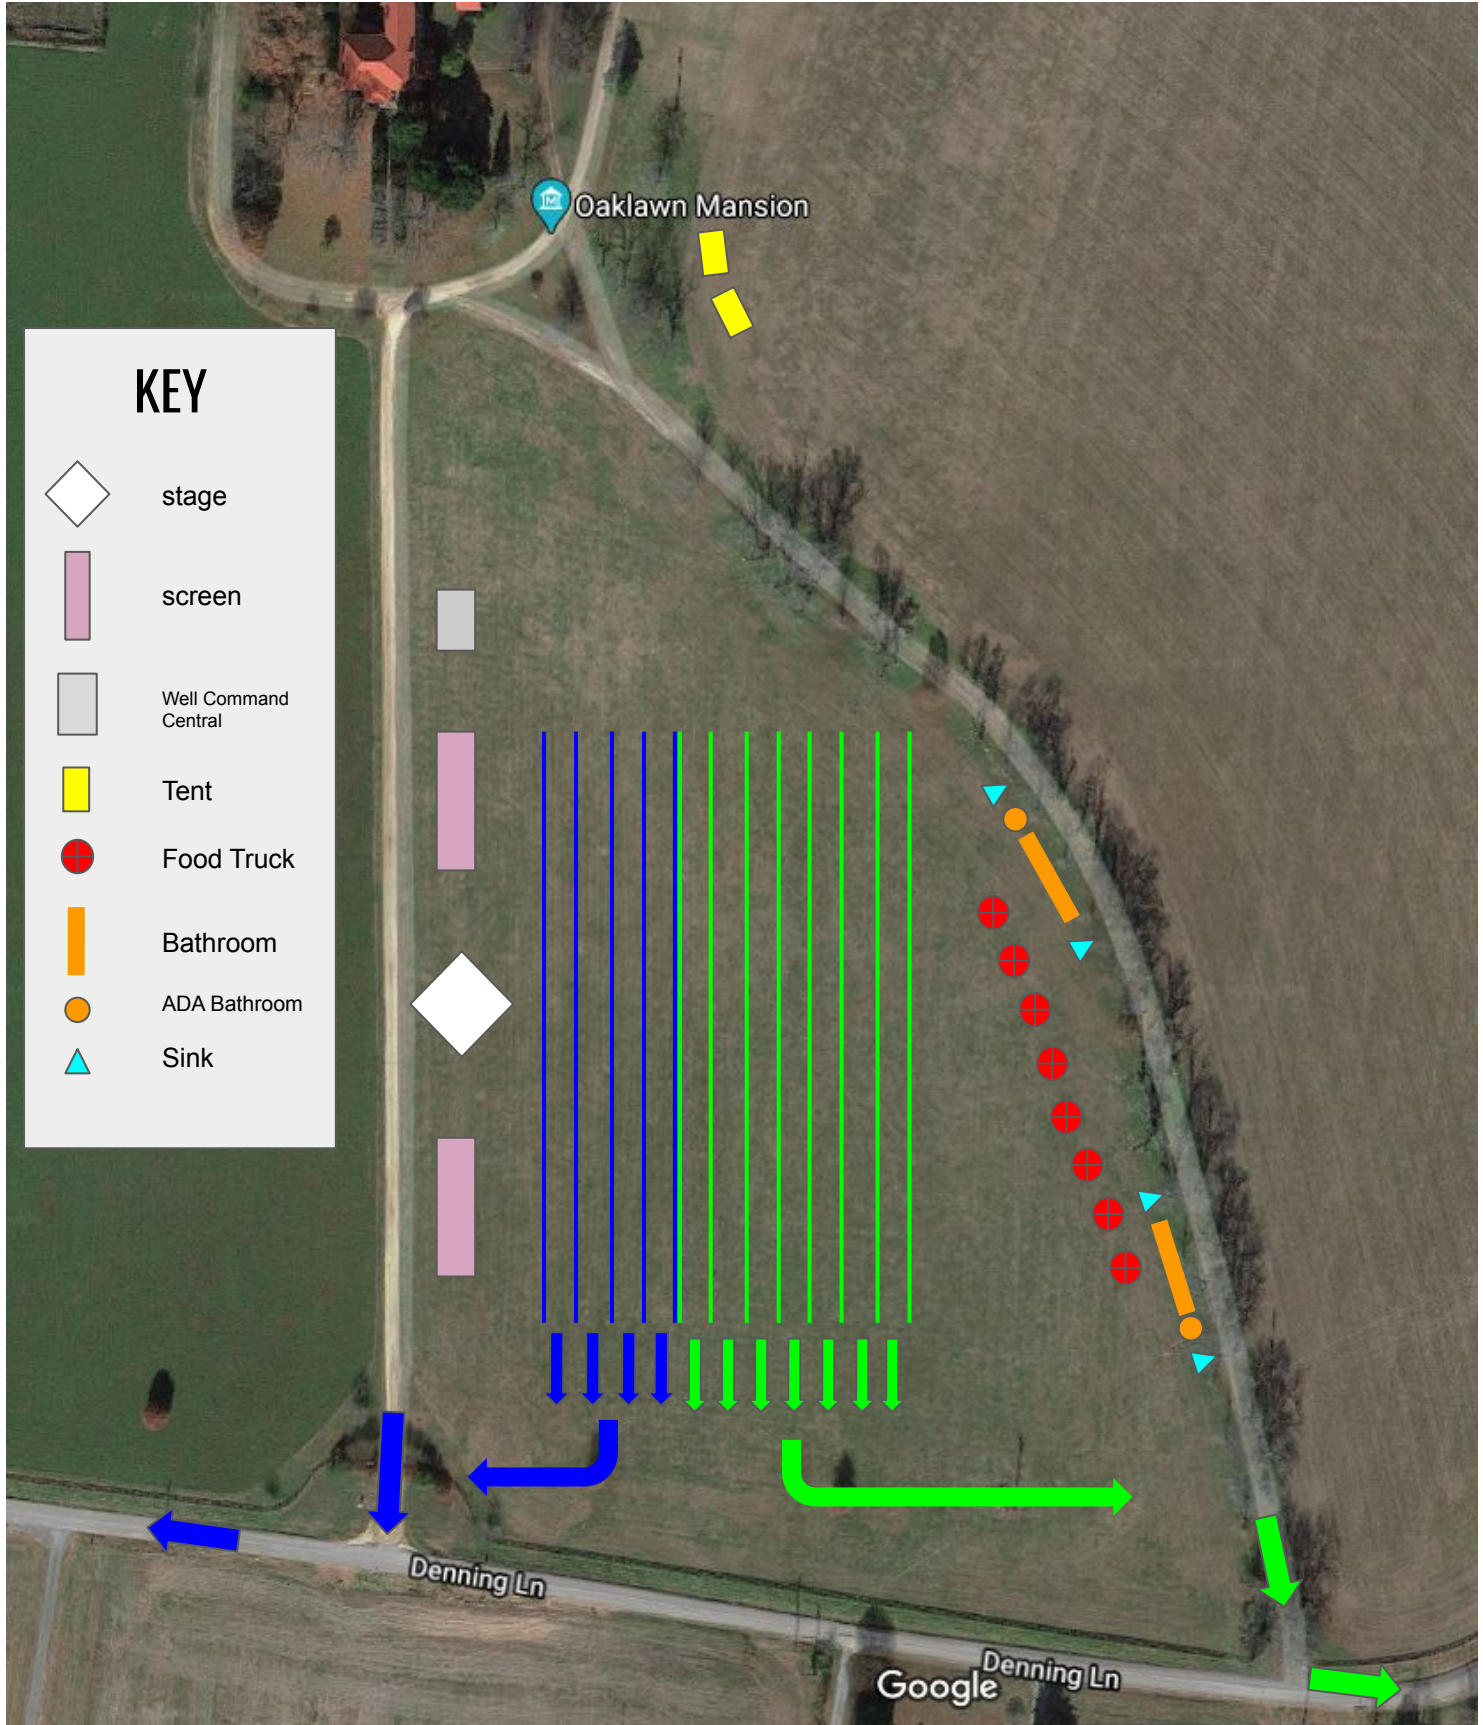

Oaklawn Mansion

KEY

- ◇ stage
- ▭ screen
- ◻ Well Command Central
- ▭ Tent
- ⊕ Food Truck
- ▭ Bathroom
- ADA Bathroom
- ▲ Sink

Incoming

Denning Ln

Google Denning Ln

Emergency vehicle entrance

Incoming

Oaklawn Mansion

KEY

-  stage
-  screen
-  Well Command Central
-  Tent
-  Food Truck
-  Bathroom
-  ADA Bathroom
-  Sink

Emergency vehicle entrance

Outgoing

Outgoing